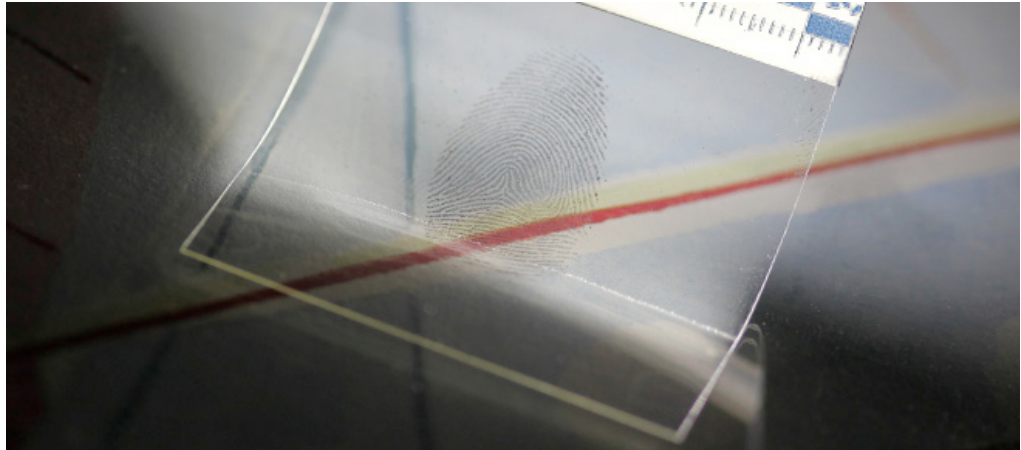

### Low tack lifters for fingerprints and securing hairs and fibers

The BVDA Instant Lifter consists of a transparent adhesive film (with a protective cover) adhered to a black, white, or transparent backing. The adhesive film has a special low tack adhesive. The protective cover is die-cut, for easy removal. To the adhesive film, a backing sheet is attached. This black, white, or transparent backing can be easily applied to the adhesive film, after lifting of the powdered fingerprint(s). To avoid the inclusion of air bubbles, a roller can be used. On the front of the Instant Lifter, a metric scale is visible. Therefore, with the transparent backing, there is no doubt which side is the front of the lifter. At the bottom of the backing sheet, there is a paper strip on which notes like date and case number can be written.

The main application for the Instant Lifters is fingerprint and palm print lifting. In a number of countries the transparent Instant Lifters are also used to collect and secure hairs and fibers. These Instant Lifters are part of sexual assault kits.

*The Instant Lifter is not a substitute for the BVDA Gellifters, but is a better alternative to the synthetic tape products generally used to lift dusted fingerprints.*

Fingerprint lifted with a black Instant lifter

Hairs and fibres sampled with a transparent Instant lifter

Fingerprint lifted with a white Instant lifter