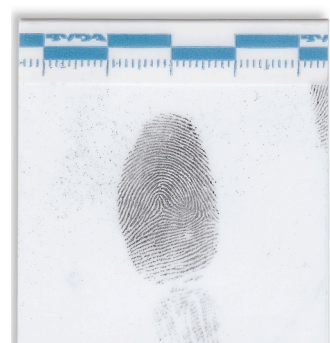

### Low tack lifters for fingerprints and securing hairs and fibers

The BVDA Instant Lifter consists of a transparent adhesive film (with a protective cover) adhered to a black, white, or transparent backing. The adhesive film has a special low tack adhesive. The protective cover is die-cut, for easy removal. To the adhesive film, a backing sheet is attached. This black, white, or transparent backing can be easily applied to the adhesive film, after lifting of the powdered fingerprint(s). To avoid the inclusion of air bubbles, a roller can be used. On the front of the Instant Lifter, a metric scale is visible. Therefore, with the transparent backing, there is no doubt which side is the front of the lifter. At the bottom of the backing sheet, there is a paper strip on which notes like date and case number can be written.

The main application for the Instant Lifters is fingerprint and palm print lifting. In a number of countries the transparent Instant Lifters are also used to collect and secure hairs and fibers. These Instant Lifters are part of sexual assault kits.

*The Instant Lifter is not a substitute for the BVDA Gellifters, but is a better alternative to the synthetic tape products generally used to lift dusted fingerprints.*

Fingerprint lifted with a black Instant lifter

Hairs and fibres sampled with a transparent Instant lifter

Fingerprint lifted with a white Instant lifter