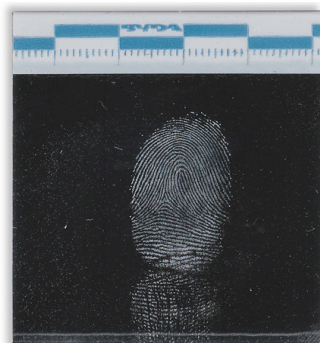

Fingerprint lifted with a black Instant lifter